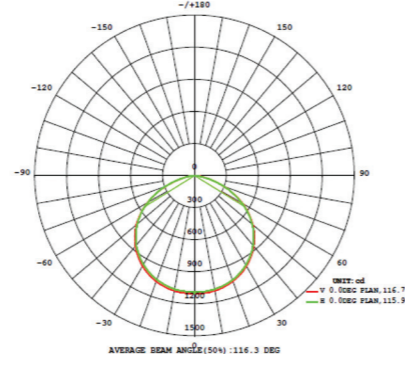

KLASİK AYDINLATMA DİREKLERİ
Classic Lighting Poles

Code: BS 9039