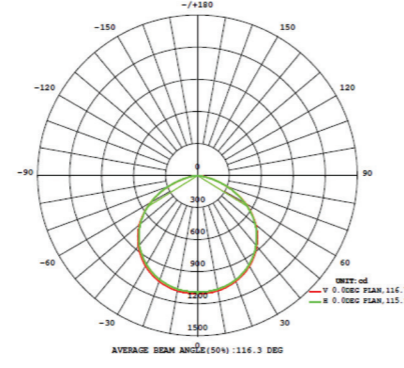

KLASİK AYDINLATMA DİREKLERİ
Classic Lighting Poles

Code:BS 9041

Code:BS 9041

- Komple alüminyum enjeksiyon gövde.
- Çelik boru üzerine galvaniz.
- Dekoratif alüminyum enjeksiyon giydirme ve kollar
- Alüminyum enjeksiyon alt kaide.
- Elektrostatik toz boyalı.

- Body made of aluminum injection.
- Galvanized steel pipe.
- Decorative aluminum injection dressing and arms
- Die cast aluminum lower base.
- Electrostatic powder paint.

Led	Led	2x40W/2x60W
Lümen	Lumen	4.600/6.900 Lm
Renk Sıcaklığı	Colour Temperature	3000/6500K
Led Ömrü	Working Life	>50.000 Saat/Hrs
Giriş Valtajı	Input Voltage	220V-50 Hz
Işıklık	Diffuser	Cam/Glass
Renk	Colour	Tüm RAL Renkleri/All RAL colors
Koruma Sınıfı	Protection Class	IP66
Çalışma Sıcaklığı	Temperature of Working Condition	-40°C to +60°C
Güç Faktörü	Power Factor	>0.9